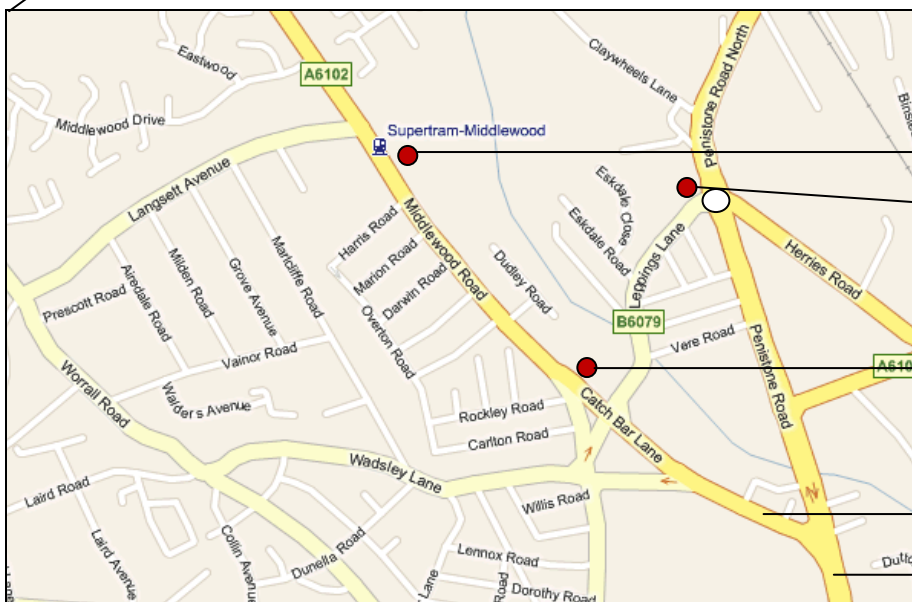

Directions to Stancliffe Studios

82 Northwood Drive, Wadsley Park Village, Sheffield, South Yorkshire, S6 1RY

Telephone 0114 233 1135 Mobile 07808 594184

From north, exit M1 J36. Head for city centre on A61, for about 4 miles. At Burger King Roundabout, turn right onto Leppings Lane. At lights turn right onto Catch Bar Lane.

From south exit M1 J33 onto A630. Head for city centre, then onto A61 to Barnsley. Keep on A61 past Peugeot garage and B&Q. Exit A61 onto A6102 Parkside Road heading for Stocksbridge. This turns into Catch Bar Lane.

Park and Ride

Burger King

Netto

Parkside Road

A61

On Catch Bar Lane, go through lights in front of Netto, and join Middlewood Road. Go past the SuperTram Park and Ride, and turn left at the lights onto Wadsley Park Village.

Take the second right onto Eastwood, first right onto Eastgate. Left at the bottom onto Middlewood Drive East, then first right onto Northwood Drive.

Follow the road all the way around until you go up hill again, no. 82 is at the top, in the right corner.