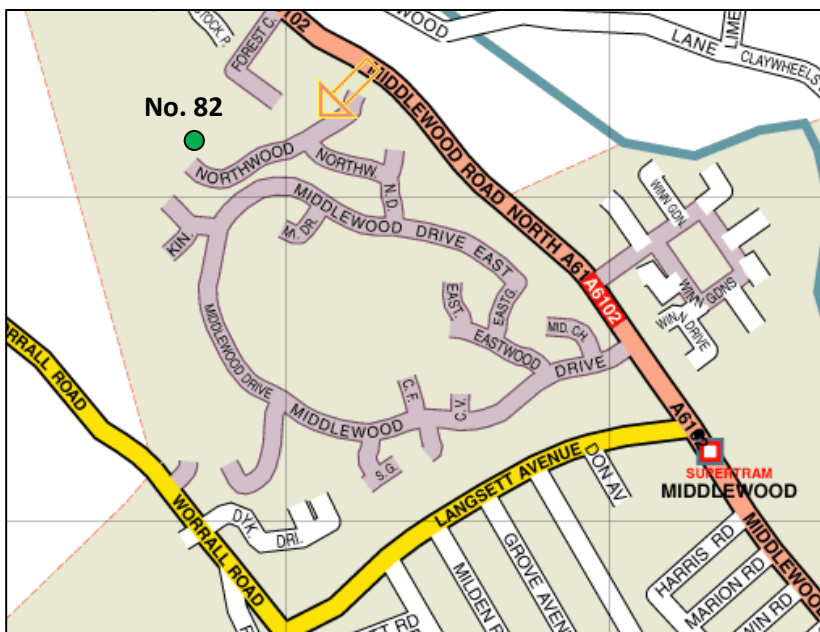

Directions to Stancliffe Studios

82 Northwood Drive, Wadsley Park Village, Sheffield, South Yorkshire, S6 1RY

Telephone 0114 233 1135 Mobile 07808 594184

From north, exit M1 J36. Head for city centre on A61, for about 4 miles. At Burger King Roundabout, turn right onto Leppings Lane. At lights turn right onto Catch Bar Lane.

From south exit M1 J33 onto A630. Head for city centre, then onto A61 to Barnsley. Keep on A61 past Peugeot garage and B&Q. Exit A61 onto A6102 Parkside Road heading for Stocksbridge. This turns into Catch Bar Lane.

Park and Ride

Burger King

Netto

Parkside Road

A61

On Catch Bar Lane, go through lights in front of Netto, and join Middlewood Road. Go past the SuperTram Park and Ride, and turn left at the lights onto Wadsley Park Village.

Take the second right onto Eastwood, first right onto Eastgate. Left at the bottom onto Middlewood Drive East, then first right onto Northwood Drive.

Follow the road all the way around until you go up hill again, no. 82 is at the top, in the right corner.